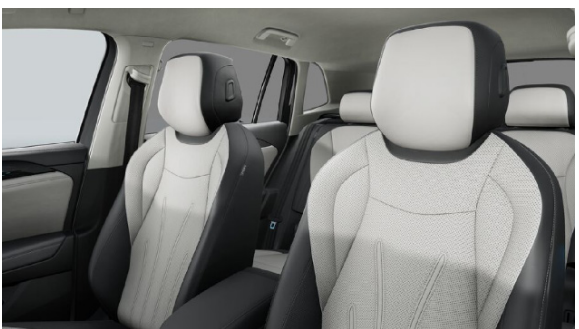

Mistral Grey - Varena Leather (Package WL1)
Soul Black (AQ)
Optional - Elegance

Please note, the print processes do not allow exact reproduction of the upholstery colours.