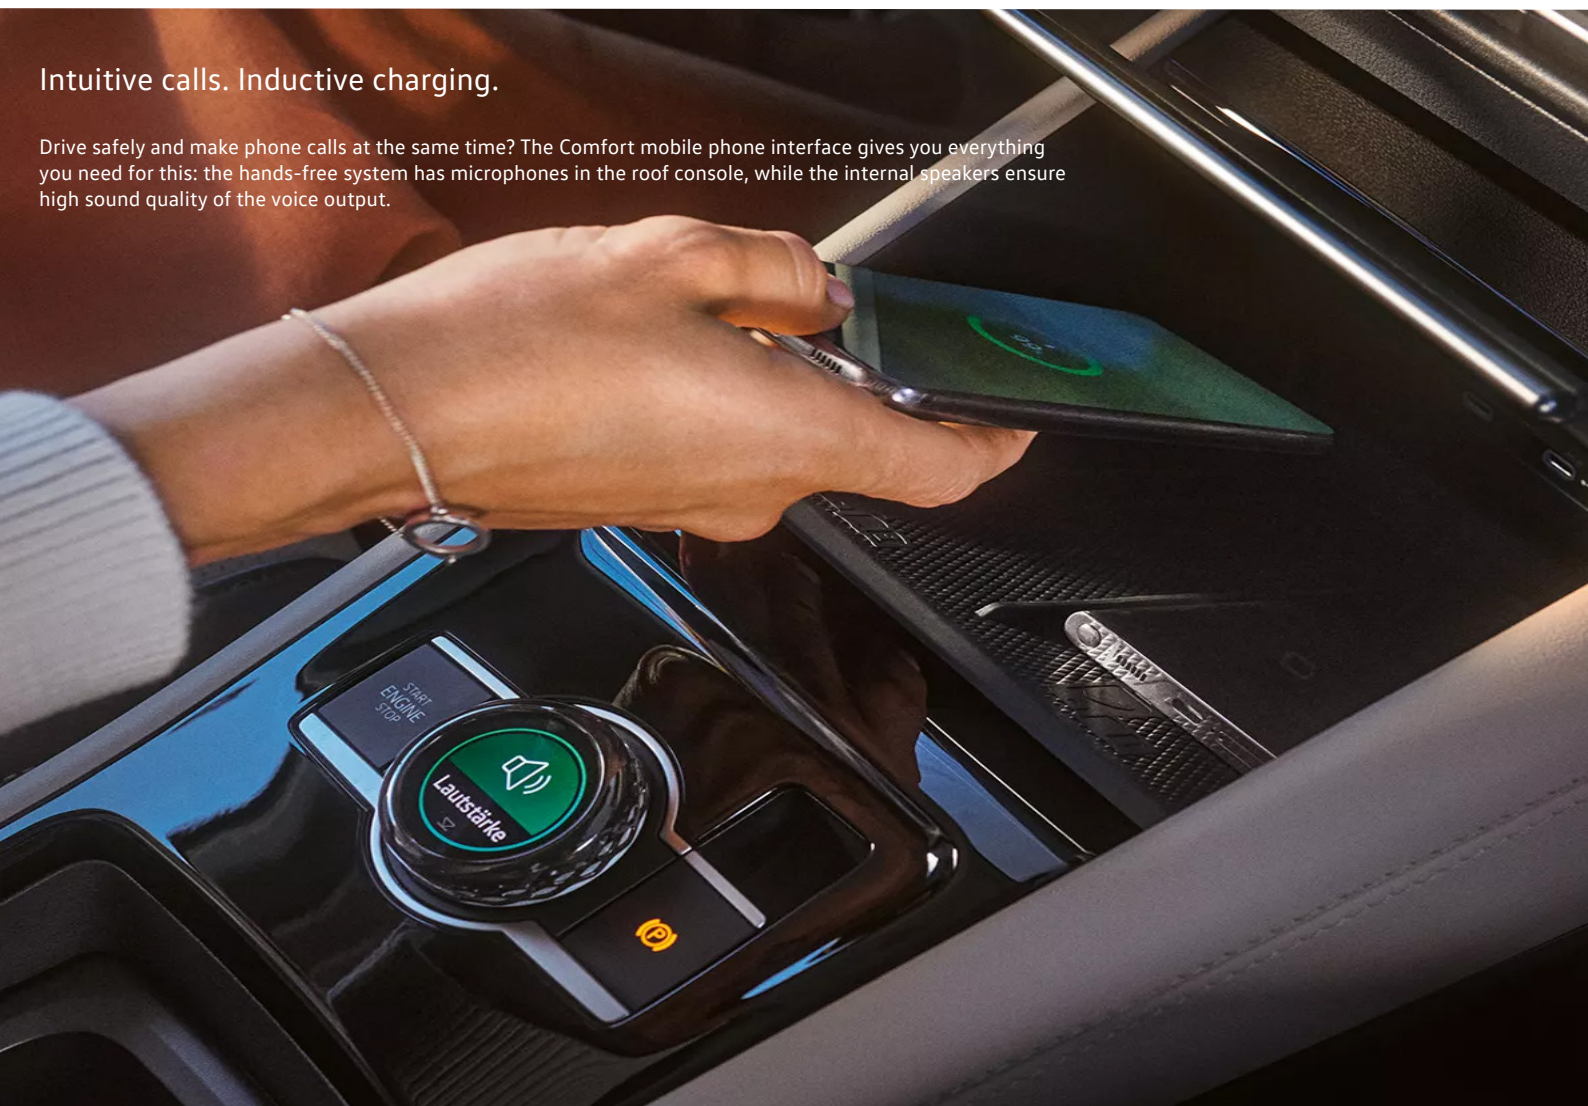

New driving experience at the press of a button

Switch from sport to comfort and back in an instant? It couldn't be easier with the driving experience switch in the all new Tiguan. Thanks to the new atmospheres, a touch of a button is all it takes to adapt even multiple settings at the same time – from the right background lighting to music playback to air conditioning.

As if you had just switched your Volkswagen while driving.

Colours define spaces

Depending on the equipment, you can gently illuminate the interior of the all new Tiguan with just a tap of the finger – and choose from up to 30 colours. Multiple light strips and illuminated decorative elements allow you to create a personalised lighting atmosphere.

Expand your horizons

The optional electric tilting and sliding panoramic sunroof is a real eye-catcher. Thanks to its enormous glass surface, it bathes all passengers in more light and offers an unrestricted view of the sky. Its electric roller sunshade provides protection from excessive sunlight. Would you like some fresh air? The front half of the sunroof can optionally be tilted or extends fully backwards.

At a glance. All of the important information.

Being able to check important information while also keeping an eye on the road: this is a major advantage of the optional head-up display. Part of the windscreen becomes a projection surface that can display your speed, messages from your driver assist systems or navigation instructions.