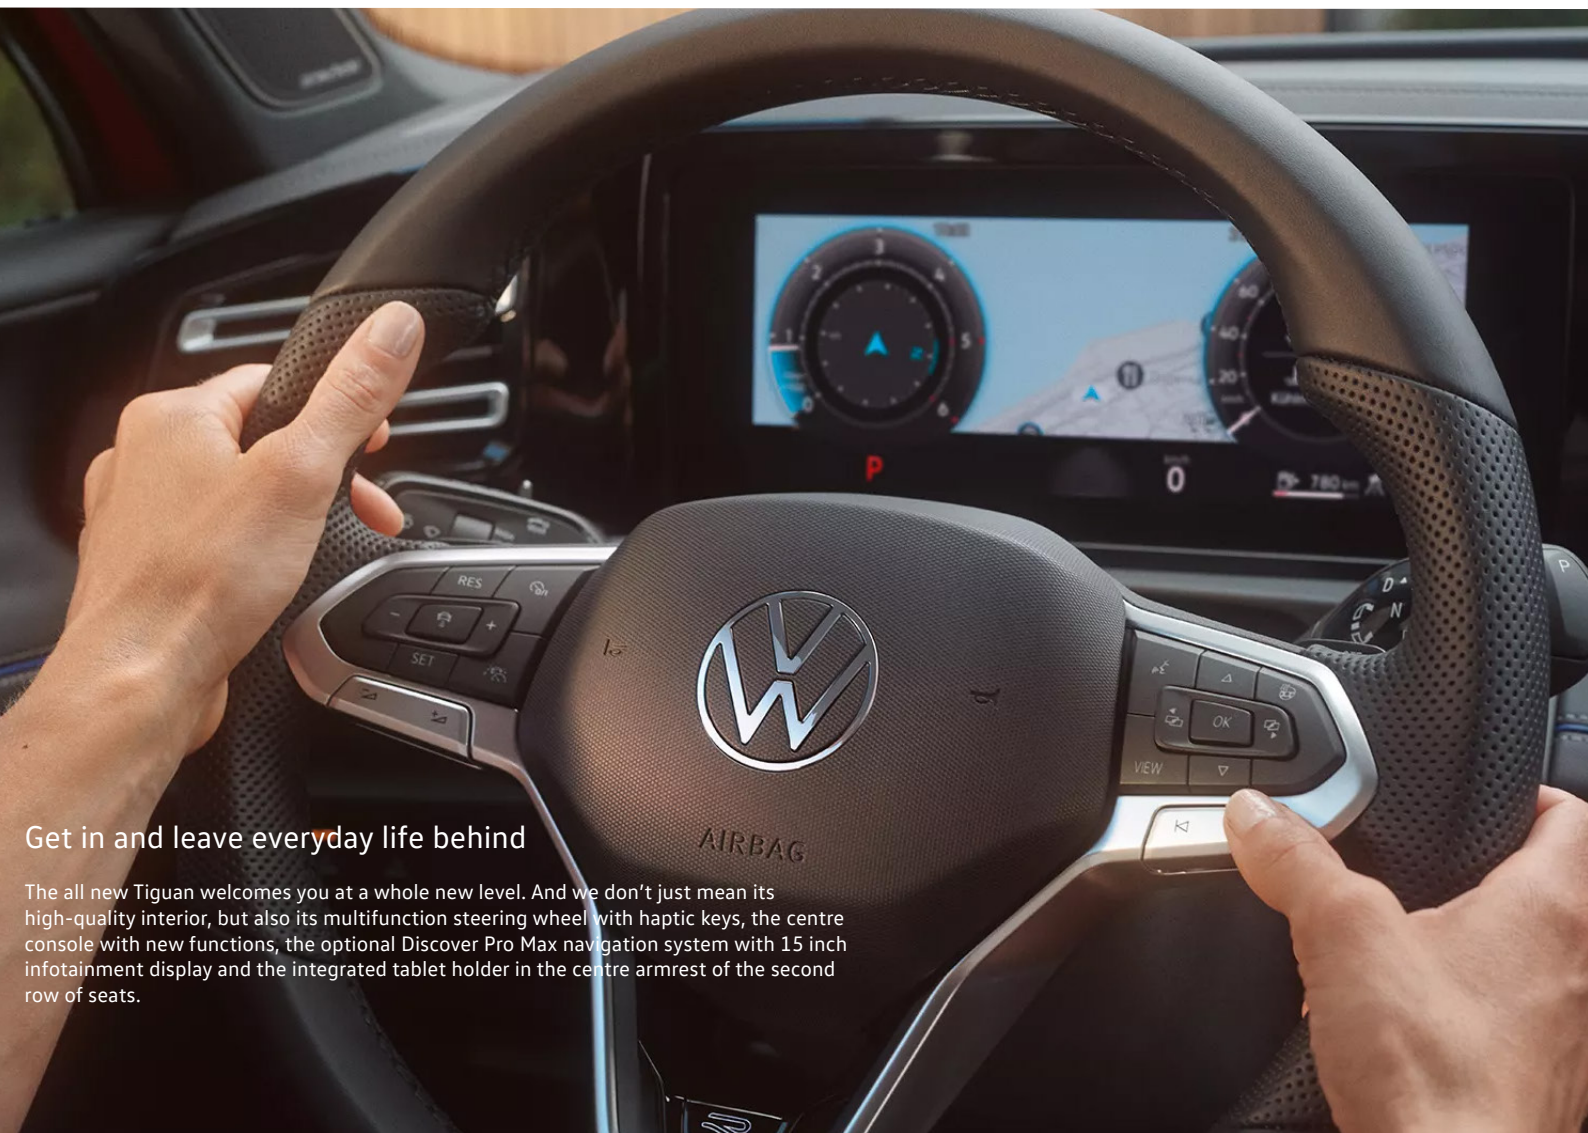

The all new Tiguan

Effective from 01.10.2024

Impressive. From every angle.

With its sporty and striking design, the all new Tiguan leaves no room for doubt: this is an SUV that is ready for whatever everyday life brings. Its new silhouette is characterised by powerful proportions and dynamic lines. Progressive design highlights such as newly crafted front section with optional IQ.LIGHT HD matrix headlights, the muscular rear section with LED light strip and a selection of new wheel rims underscore its superiority.

Get in and leave everyday life behind

The all new Tiguan welcomes you at a whole new level. And we don't just mean its high-quality interior, but also its multifunction steering wheel with haptic keys, the centre console with new functions, the optional Discover Pro Max navigation system with 15 inch infotainment display and the integrated tablet holder in the centre armrest of the second row of seats.

Park Assist Pro not only offers all the advantages of Park Assist Plus, it also allows you to control the process of driving in and out of the parking space from your smartphone. You just need to install the Park Assist Pro app on your smartphone.