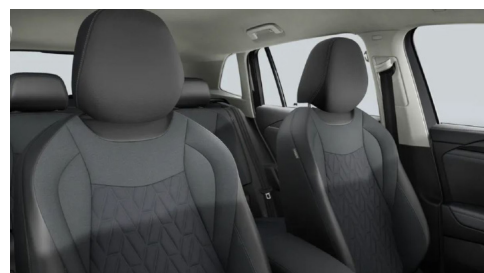

Interior Equipment

- » Decorative inserts material set "Life"
- » Inserts of front seats and outer rear seats in fabric "Life" 'Grey Melange'
- » 10-color ambient lighting in dashboard
- » Ceramique headliner
- » Leather-wrapped multi-function steering wheel with shifting paddles
- » Asymmetric split fold. rear bench seat+ backrest, longitud. sliding, backrest tilt adjust., with load-through hatch
- » Auto-dimming interior rearview mirror
- » Safety-optimized front head restraints
- » 3 head restraints in rear
- » Pneumatically-adjustable lumbar supports in front
- » 8 speakers
- » Illuminated vanity mirrors in sun visors
- » Center armrest in front
- » Center console (basis)
- » Multi-color Digital Cockpit Pro, selection of different info profiles possible
- » Storage compartment and 12-V outlet in front
- » 12-V outlet in luggage compartment
- » Comfort seats in front
- » Carpet mats in front and rear

The above specifications are for information purposes only as our products are continually updated and changes may be made to the specifications at any time. If you require any specific feature, you must consult your local dealer who is regularly updated with any change in specification. Specifications are subject to change without notice.