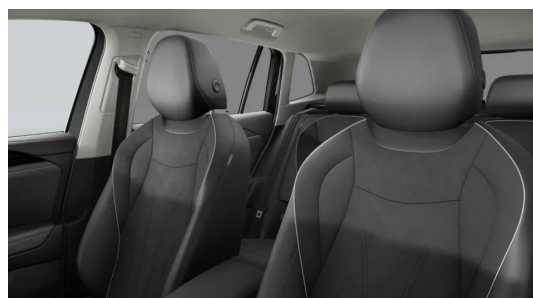

eHybrid (only) Equipment

- » Charging cable, mode 2, type 2
- » Charging cable mode 3 type 2, 16 A
- » Electronic engine sound
- » Adaptive Chassis Control DCC Pro incl. Driving Mode Selection